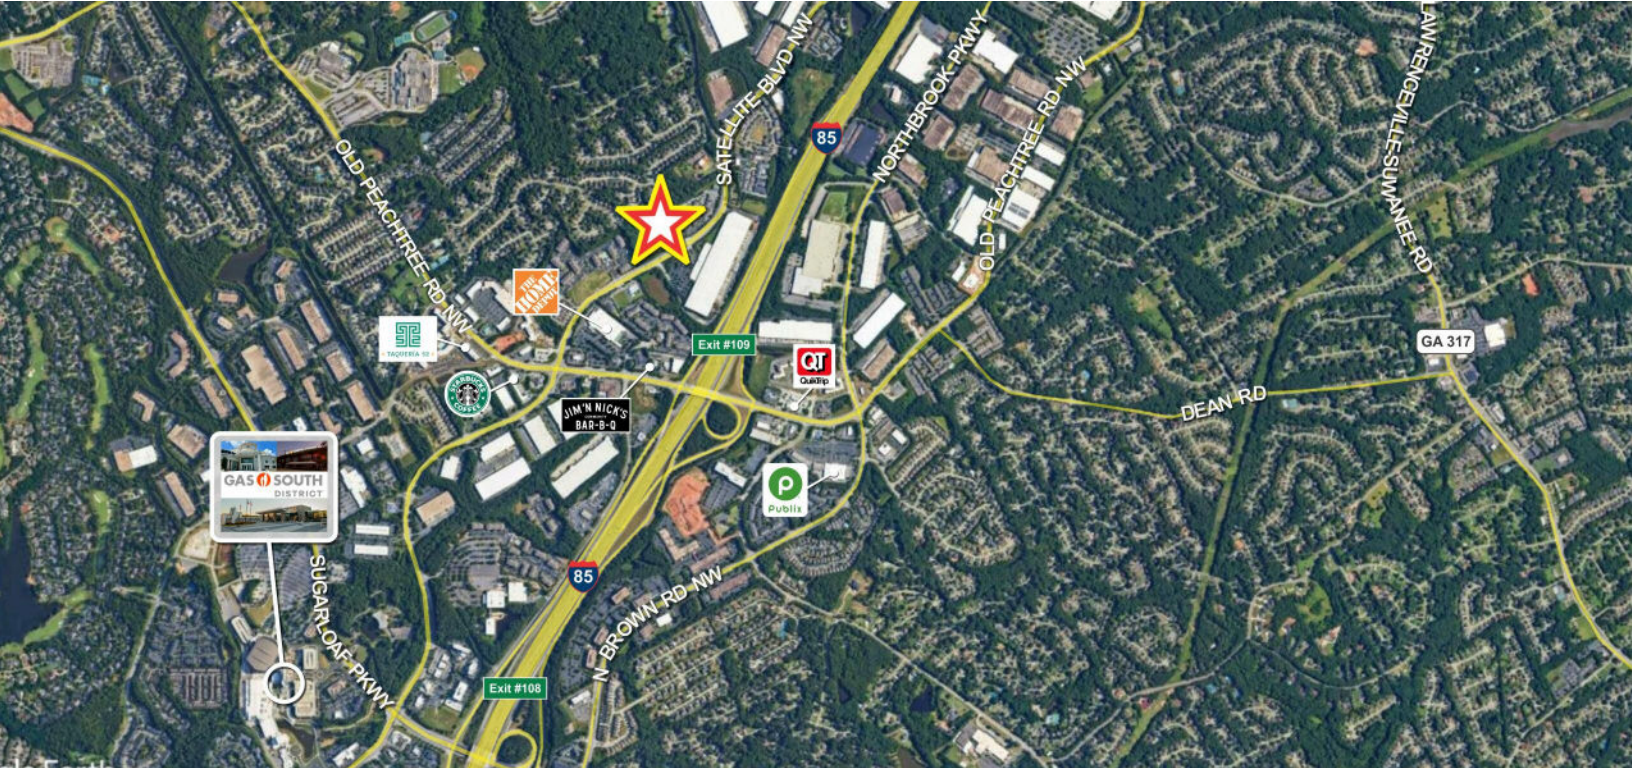

FOR MORE
INFORMATION
PLEASE CONTACT

JOHN CAPE
770.729.2820
jwcape@lavista.com