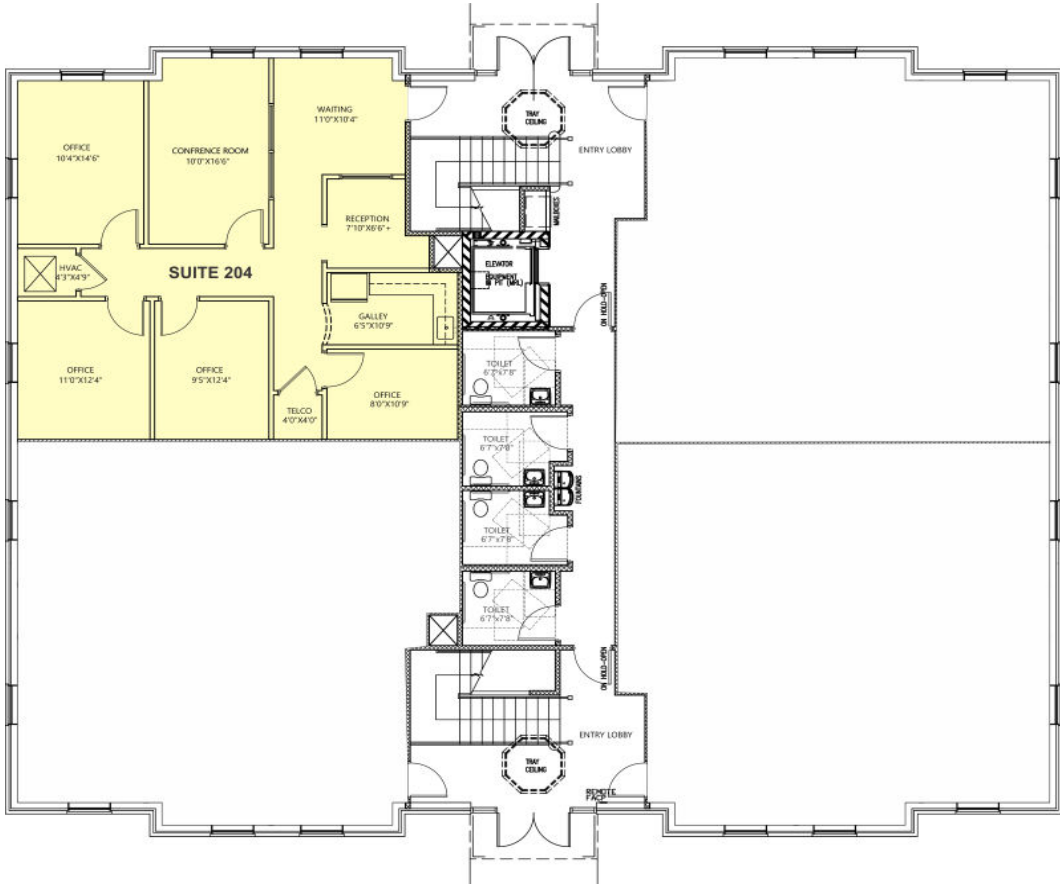

FOR MORE
INFORMATION
PLEASE CONTACT

JOHN CAPE
770.729.2820
jwcape@lavista.com