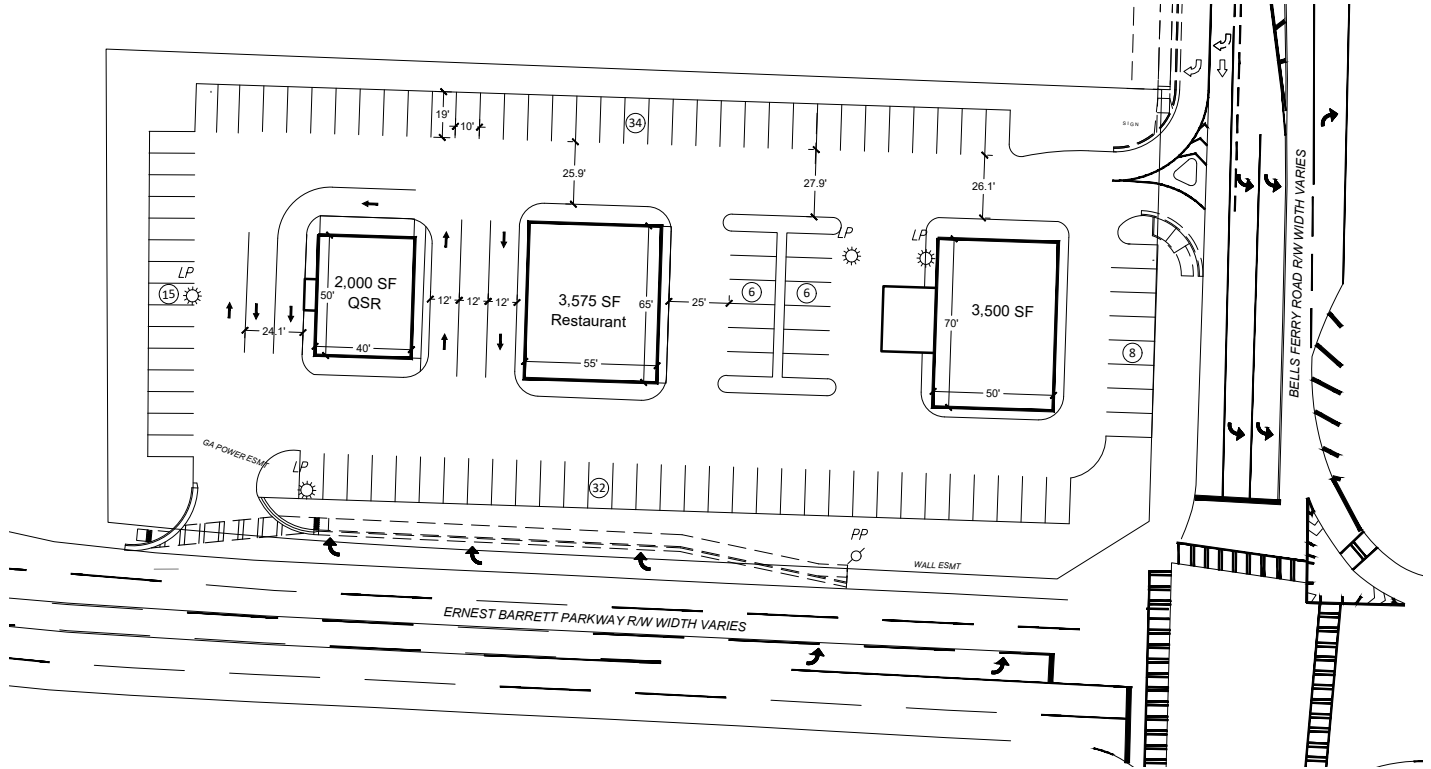

FOR MORE
INFORMATION
PLEASE CONTACT

MINDY ELMS
770.729.2813
melms@lavista.com

THOMAS MARTIN
770.729.2814
tmartin@lavista.com